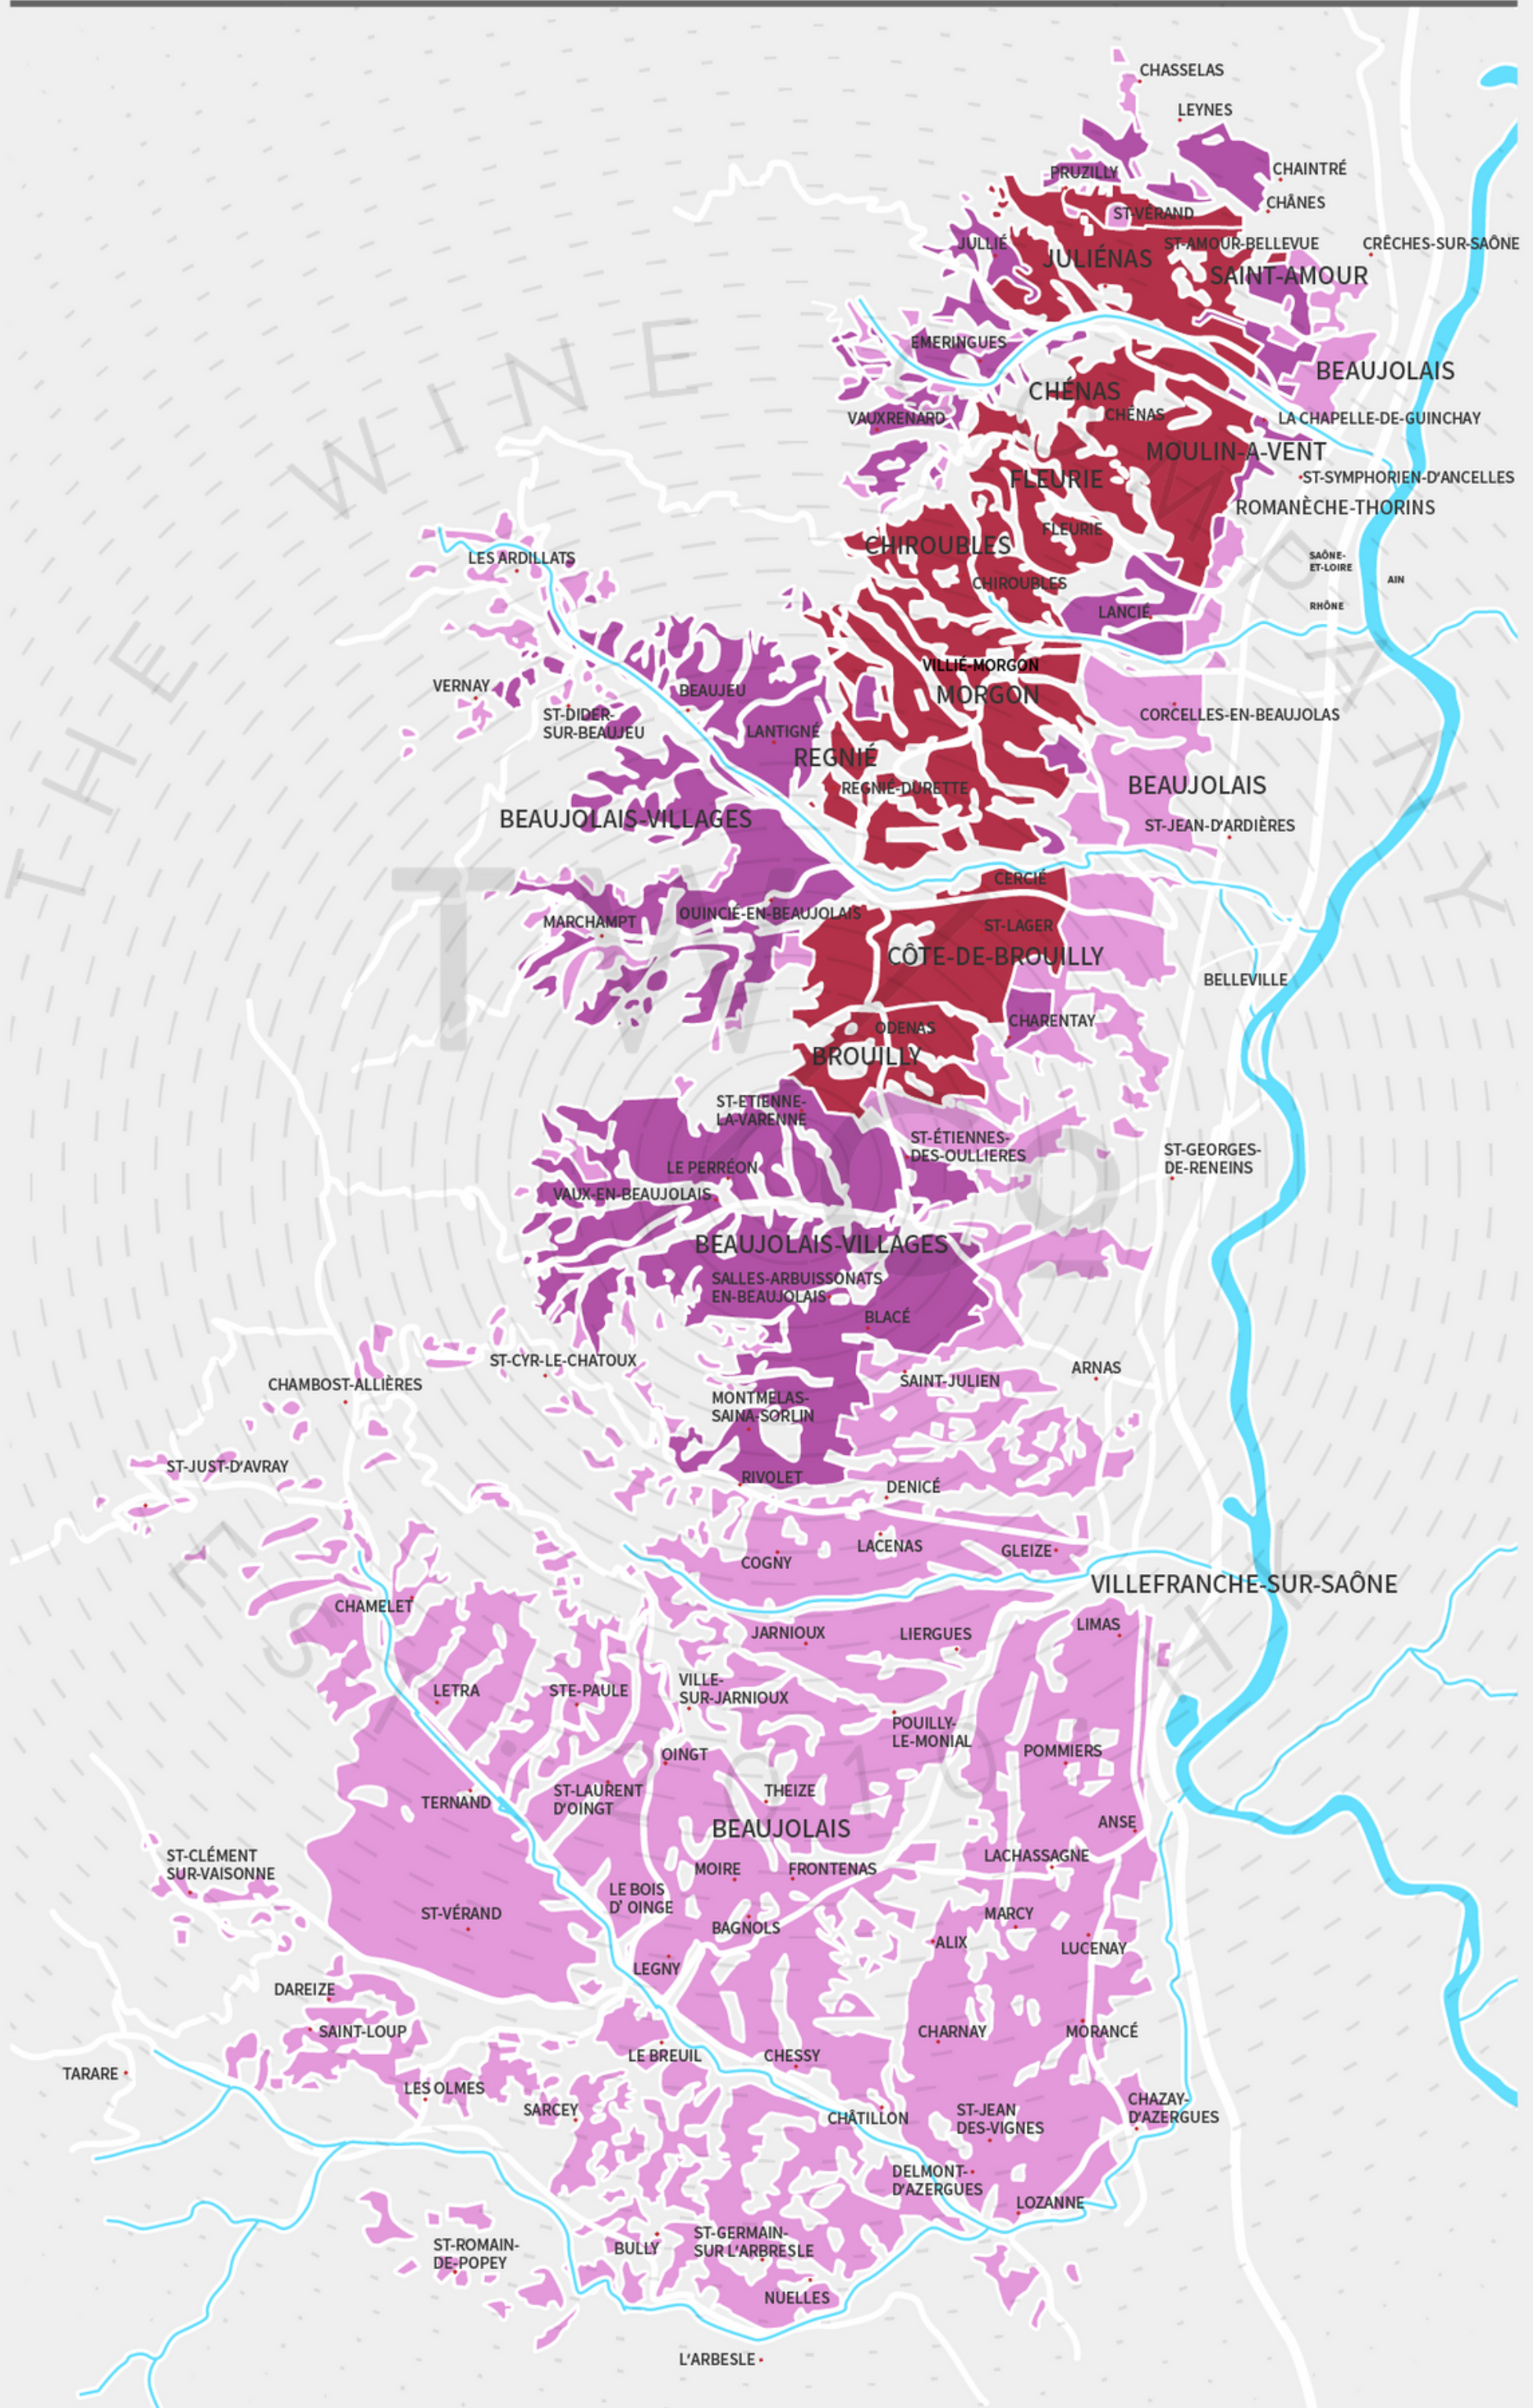

# BEAUJOLAIS

THE WINE COMPANY  
TW/Co  
EST. 2010 . HK

@BURGUNDY